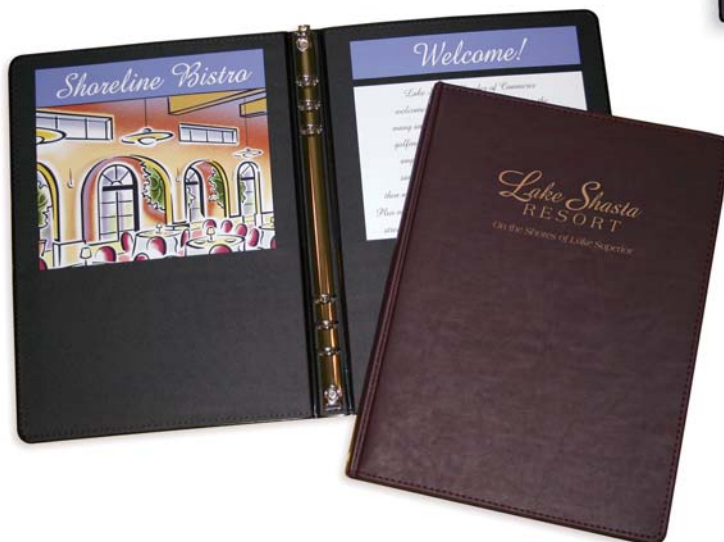

Serving Up Style & Quality

*Blackbourn's Hospitality Line
Adds That Finishing Touch.*

Blackbourn understands the hospitality industry's demand for quality and attention to every detail. So when quality counts, count on Blackbourn for high-end presentation products. To make an exquisite impression, choose from our line of turned-edge and sewn hospitality products including:

#3731

Sewn Guest Services Ring Binder

- 1/2" capacity with 6 round rings
- Brass corners accent handsome stitching detail
- Front and back horizontal pockets
- Black suedene lining
- Size: 11-1/2" x 8-6/16" x 1-1/16"
- Literature: 11" x 7" x 1/2"

#3848

Guest Services Folder

- Pockets keep letterhead, envelopes and room service information conveniently located in one easy-to-use folder
- Black suedene lining
- Size: 12-3/16" x 9-1/8"
- Literature: 11" x 8-1/2"

Call Today 800.842.7550

#3732

Decorative Sewn Menu Holder - Legal

- Legal sized with 8 diagonal corners
- Black suedene lining
- Also available as #3980
- Size: 14-13/16" x 9-1/8"
- Literature: 14" x 8-1/2"